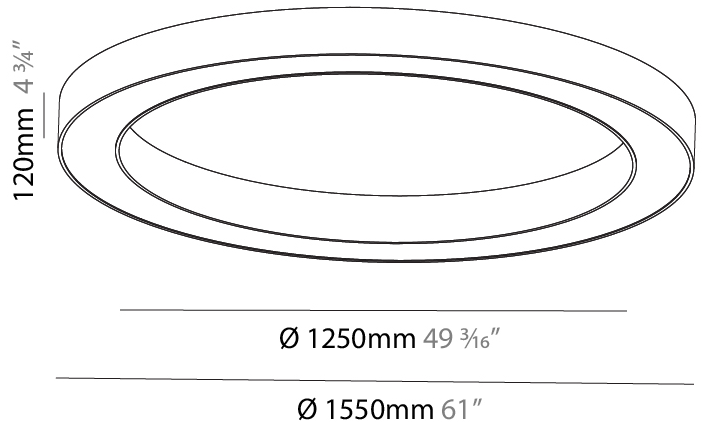

1. To build a product code in our configurator select the specify button on the base model # product page
2. To build a manual product code on this datasheet choose from the options listed below in blue font and add the suffix to the base model #

GENERAL

Series: Glorious
Subseries: Glorious
Brand: Prolicht
Division: Architectural
Mounting Type: Surface
Mounting Location: Ceiling
Subcategory: Ambient

PHYSICAL

Shape: Round
Diameter (mm): 1550
Diameter (in): 61
Height (mm): 120
Height (in): 4 ¾
Light Distribution: Direct
Weight (kg): 15.706
Weight (lbs): 34.55
Diffuser: PMMA - Opal or Micro-Prism
Fixture Finish: SSR / BKV / CWI / CRY / HAB / LAG / UFT / ITA / RUA / RUR / MIC / FTG / MYG / TWT / LOD / PUS / FRO / FUP / KIA / POP / BLS / SPG / MEY / GOH / GUM / CHC / COM / ABZ / JAG / OBR / MOS / ROR
Fixture Material: Aluminum

ELECTRICAL

Lamp Type: LED (Zhaga Standard)
Input Wattage (W): 75
Total Output Wattage (W): 60 / 48 (3500K)
Dimming: Non-Dimming / Phase Dimming (120Vac only) / 0-10V Dimming
Driver Included: Yes
Driver Location: Integrated
Driver Type: Constant Current - 120 / 277Vac
Driver Class: Class 2
Input Voltage (V): 120 - 277
Constant Current (MA): 350 / 700/800 (3500K)

LED

Color Temperature (°K): 3000 / 3500 / 4000
Max. Delivered Lumen (lm): 6920 / 7164 / 7310
CRI: >80 CRI
Efficiency (%): 65
Lamp Life (hrs): 50000

OPTICAL

RATINGS AND CERTIFICATIONS

Certified By: Certified for North American Standards
IP rating: IP20