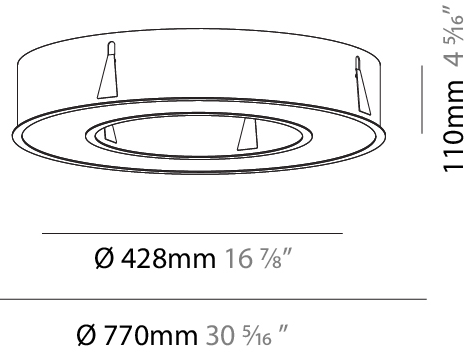

GENERAL

Series: Glorious
Subseries: Glorious
Brand: Prolicht
Division: Architectural
Mounting Type: Recessed
Mounting Location: Ceiling
Subcategory: Ambient

PHYSICAL

Shape: Round
Diameter (mm): 770
Diameter (in): 30 ⁵/₁₆
Height (mm): 110
Height (in): 4 ⁵/₁₆
Min. Recessing Depth (mm): 120
Min. Recessing Depth (in): 4 ³/₄
Light Distribution: Direct
Weight (kg): 9.285
Weight (lbs): 20.47
Diffuser: PMMA - Opal or Micro-Prism
Fixture Finish: SSR / BKV / CWI / CRY / HAB / LAG / UFT / ITA / RUA / RUR / MIC / FTG / MYG / TWT / LOD / PUS / FRO / FUP / KIA / POP / BLS / SPG / MEY / GOH / GUM / CHC / COM / ABZ / JAG / OBR / MOS / ROR
Fixture Material: Aluminum
Cut-out Measurements: 760mm / 29 15/16" x 440mm / 17 5/16"

ELECTRICAL

Lamp Type: LED (Zhaga Standard)
Input Wattage (W): 30
Total Output Wattage (W): 24 / 19.2 (3500K)
Dimming: Non-Dimming / Phase Dimming (120Vac only) / 0-10V Dimming
Driver Included: Yes
Driver Location: Integrated
Driver Type: Constant Current - 120 / 277Vac
Driver Class: Class 2
Input Voltage (V): 120 - 277
Constant Current (MA): 350 / 600 (3500K)

LED

Color Temperature (°K): 3000 / 3500 / 4000
Max. Delivered Lumen (lm): 2770 / 2862 / 2920
CRI: >80 CRI
Efficiency (%): 65
Lamp Life (hrs): 50000

OPTICAL

RATINGS AND CERTIFICATIONS

Certified By: Certified for North American Standards
IP rating: IP20

760mm x 440mm
29 ¹⁵/₁₆" x 17 ⁵/₁₆"

120mm
4 ³/₄"

10 - 15mm
³/₈" - ⁹/₁₆"