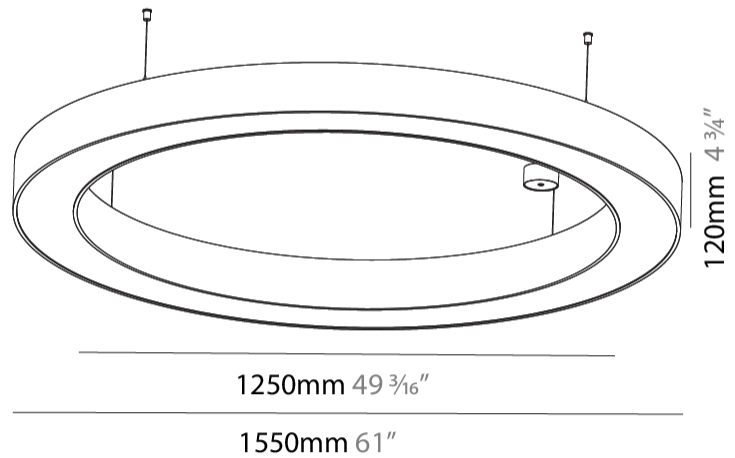

GENERAL

Series: Glorious
Subseries: Glorious
Brand: Prolicht
Division: Architectural
Mounting Type: Suspension
Mounting Location: Ceiling
Subcategory: Ambient

PHYSICAL

Shape: Round
Diameter (mm): 1550
Diameter (in): 61
Height (mm): 120
Height (in): 4 ¾
Max. Overall Height (mm): 2120
Max. Overall Height (in): 83 ⅞
Light Distribution: Direct / Indirect
Weight (kg): 16.737
Weight (lbs): 36.90
Diffuser: PMMA - Opal or Micro-Prism
Fixture Finish: SSR / BKV / CWI / CRY / HAB / LAG / UFT / ITA / RUA / RUR / MIC / FTG / MYG / TWT / LOD / PUS / FRO / FUP / KIA / POP / BLS / SPG / MEY / GOH / GUM / CHC / COM / ABZ / JAG / OBR / MOS / ROR
Fixture Material: Aluminum

ELECTRICAL

Lamp Type: LED (Zhaga Standard)
Input Wattage (W): 110
Total Output Wattage (W): 88 / 70.4 (3500K)
Dimming: Non-Dimming / Phase Dimming (120Vac only) / 0-10V Dimming
Driver Included: Yes
Driver Location: Integrated
Driver Type: Constant Current - 120 / 277Vac
Driver Class: Class 2
Input Voltage (V): 120 - 277
Constant Current (MA): 350 / 700/800 (3500K)

LED

Color Temperature (°K): 3000 / 3500 / 4000
Max. Delivered Lumen (lm): 6920 / 7164 / 7310 Direct / 4530 / 4938 / 4790 Indirect
CRI: >80 CRI
Efficiency (%): 68
Lamp Life (hrs): 50000

OPTICAL

RATINGS AND CERTIFICATIONS

Certified By: Certified for North American Standards
IP rating: IP20