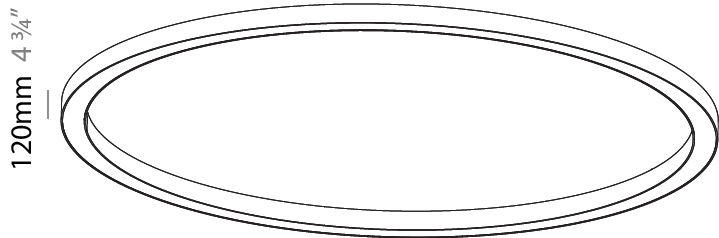

1. To build a product code in our configurator select the specify button on the base model # product page
2. To build a manual product code on this datasheet choose from the options listed below in blue font and add the suffix to the base model #

GENERAL

Series: Glorious
Subseries: Glorious
Brand: Prolicht
Division: Architectural
Mounting Type: Surface
Mounting Location: Ceiling
Subcategory: Ambient

PHYSICAL

Shape: Round
Diameter (mm): 4000
Diameter (in): 157 1/2
Height (mm): 120
Height (in): 4 3/4
Light Distribution: Direct
Weight (kg): 49.661
Weight (lbs): 109.25
Diffuser: PMMA - Opal
Fixture Finish: SSR / BKV / CWI / CRY / HAB / LAG / UFT / ITA / RUA / RUR / MIC / FTG / MYG / TWT / LOD / PUS / FRO / FUP / KIA / POP / BLS / SPG / MEY / GOH / GUM / CHC / COM / ABZ / JAG / OBR / MOS / ROR
Fixture Material: Aluminum

ELECTRICAL

Lamp Type: LED (Zhaga Standard)
Input Wattage (W): 200
Total Output Wattage (W): 160 / 128 (3500K)
Dimming: Non-Dimming / Phase Dimming (120Vac only) / 0-10V Dimming
Driver Included: Yes
Driver Location: Integrated
Driver Type: Constant Current - 120 / 277Vac
Driver Class: Class 2
Input Voltage (V): 120 - 277
Constant Current (mA): 350 / 1000 (3500K)

LED

Color Temperature (°K): 3000 / 3500 / 4000
Max. Delivered Lumen (lm): 18460 / 19110 / 19500
CRI: >80 CRI
Efficiency (%): 65
Lamp Life (hrs): 50000

OPTICAL

RATINGS AND CERTIFICATIONS

Certified By: Certified for North American Standards
IP rating: IP20

Ø 3700mm 145 11/16"

Ø 4000mm 157 1/2"