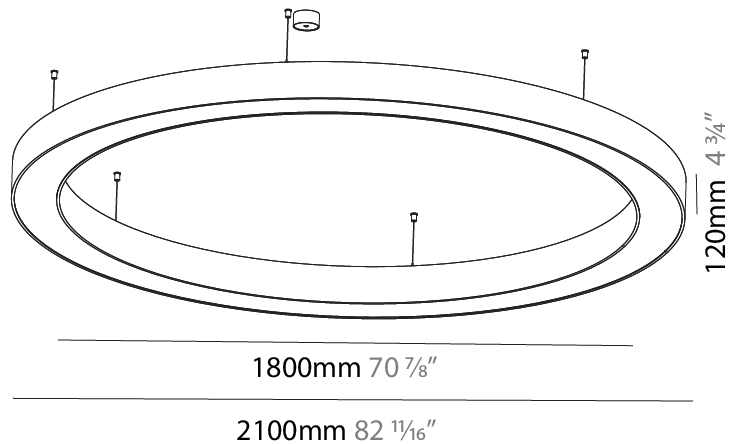

GENERAL

Series: Glorious
Subseries: Glorious
Brand: Prolicht
Division: Architectural
Mounting Type: Suspension
Mounting Location: Ceiling
Subcategory: Ambient

PHYSICAL

Shape: Round
Diameter (mm): 2100
Diameter (in): 82 11/16
Height (mm): 120
Height (in): 4 3/4
Max. Overall Height (mm): 2120
Max. Overall Height (in): 83 7/16
Light Distribution: Direct / Indirect
Weight (kg): 26.817
Weight (lbs): 59.12
Diffuser: PMMA - Opal
Fixture Finish: SSR / BKV / CWI / CRY / HAB / LAG / UFT / ITA / RUA / RUR / MIC / FTG / MYG / TWT / LOD / PUS / FRO / FUP / KIA / POP / BLS / SPG / MEY / GOH / GUM / CHC / COM / ABZ / JAG / OBR / MOS / ROR
Fixture Material: Aluminum

ELECTRICAL

Lamp Type: LED (Zhaga Standard)
Input Wattage (W): 165
Total Output Wattage (W): 132 / 105.6 (3500K)
Dimming: Non-Dimming / Phase Dimming (120Vac only) / 0-10V Dimming
Driver Included: Yes
Driver Location: Integrated
Driver Type: Constant Current - 120 / 277Vac
Driver Class: Class 2
Input Voltage (V): 120 - 277
Constant Current (MA): 350 / 700/600 (3500K)

LED

Color Temperature (°K): 3000 / 3500 / 4000
Max. Delivered Lumen (lm): 9690 / 10035 / 10240 Direct / 7670 / 7938 / 8100 Indirect
CRI: >80 CRI
Efficiency (%): 70
Lamp Life (hrs): 50000

OPTICAL

RATINGS AND CERTIFICATIONS

Certified By: Certified for North American Standards
IP rating: IP20

PROJECT _____
TYPE _____
SPECIFIER _____
QUANTITY _____
DATE _____