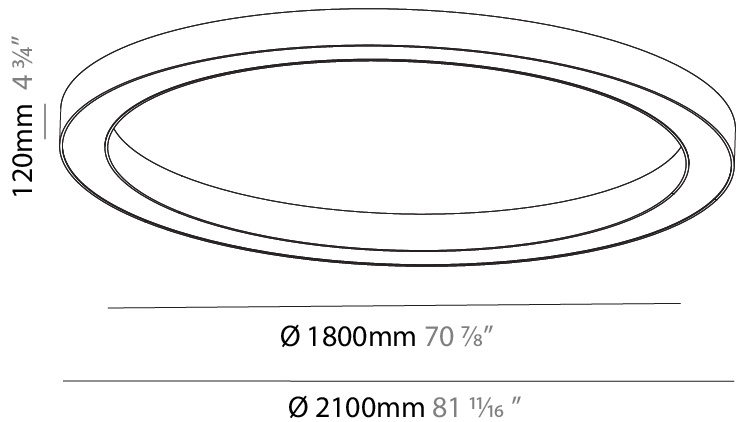

1. To build a product code in our configurator select the specify button on the base model # product page
2. To build a manual product code on this datasheet choose from the options listed below in blue font and add the suffix to the base model #

GENERAL

Series: Glorious
Subseries: Glorious
Brand: Prolight
Division: Architectural
Mounting Type: Surface
Mounting Location: Ceiling
Subcategory: Ambient

PHYSICAL

Shape: Round
Diameter (mm): 2100
Diameter (in): 82 ¹¹/₁₆
Height (mm): 120
Height (in): 4 ³/₄
Light Distribution: Direct
Weight (kg): 25.133
Weight (lbs): 55.29
Diffuser: PMMA - Opal
Fixture Finish: SSR / BKV / CWI / CRY / HAB / LAG / UFT / ITA / RUA / RUR / MIC / FTG / MYG / TWT / LOD / PUS / FRO / FUP / KIA / POP / BLS / SPG / MEY / GOH / GUM / CHC / COM / ABZ / JAG / OBR / MOS / ROR
Fixture Material: Aluminum

ELECTRICAL

Lamp Type: LED (Zhaga Standard)
Input Wattage (W): 101
Total Output Wattage (W): 84 / 67.2 (3500K)
Dimming: Non-Dimming / Phase Dimming (120Vac only) / 0-10V Dimming
Driver Included: Yes
Driver Location: Integrated
Driver Type: Constant Current - 120 / 277Vac
Driver Class: Class 2
Input Voltage (V): 120 - 277
Constant Current (mA): 350 / 700 (3500K)

LED

Color Temperature (°K): 3000 / 3500 / 4000
Max. Delivered Lumen (lm): 9690 / 10035 / 10240
CRI: >80 CRI
Efficiency (%): 65
Lamp Life (hrs): 50000

OPTICAL

RATINGS AND CERTIFICATIONS

Certified By: Certified for North American Standards
IP rating: IP20