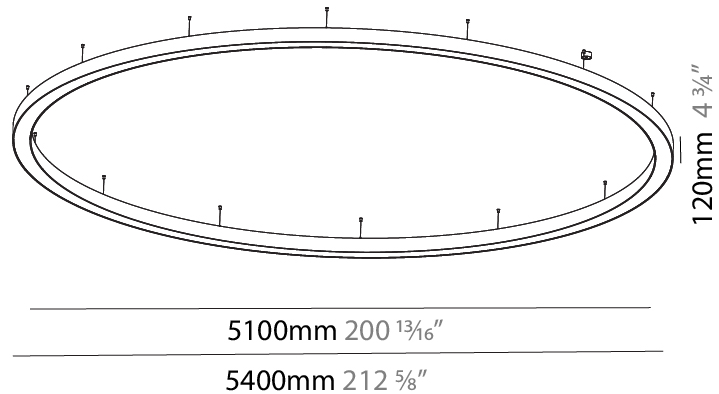

GENERAL

Series: Glorious
Subseries: Glorious
Brand: Prolicht
Division: Architectural
Mounting Type: Suspension
Mounting Location: Ceiling
Subcategory: Ambient

PHYSICAL

Shape: Round
Diameter (mm): 5400
Diameter (in): 212 ⁵/₈
Height (mm): 120
Height (in): 4 ³/₄
Max. Overall Height (mm): 2120
Max. Overall Height (in): 83 ⁷/₁₆
Light Distribution: Direct / Indirect
Weight (kg): 71.452
Weight (lbs): 157.19
Diffuser: PMMA - Opal or Micro-Prism
Fixture Finish: [SSR / BKV / CWI / CRY / HAB / LAG / UFT / ITA / RUA / RUR / MIC / FTG / MYG / TWT / LOD / PUS / FRO / FUP / KIA / POP / BLS / SPG / MEY / GOH / GUM / CHC / COM / ABZ / JAG / OBR / MOS / ROR](#)
Fixture Material: Aluminum

ELECTRICAL

Lamp Type: LED (Zhaga Standard)
Input Wattage (W): 405
Total Output Wattage (W): 324 / 259.2 (3500K)
Dimming: [Non-Dimming / Phase Dimming (120Vac only) / 0-10V Dimming](#)
Driver Included: Yes
Driver Location: Integrated
Driver Type: Constant Current - 120 / 277Vac
Driver Class: Class 2
Input Voltage (V): 120 - 277
Constant Current (MA): 350 / 800/500 (3500K)

LED

[Color Temperature (°K): 3000 / 3500 / 4000](#)
Max. Delivered Lumen (lm): 25840 / 26754 / 27300 Direct / 19620 / 2031 / 20720 Indirect
CRI: >80 CRI
Efficiency (%): 70
Lamp Life (hrs): 50000

OPTICAL

RATINGS AND CERTIFICATIONS

Certified By: Certified for North American Standards
IP rating: IP20

PROJECT
TYPE
SPECIFIER
QUANTITY
DATE